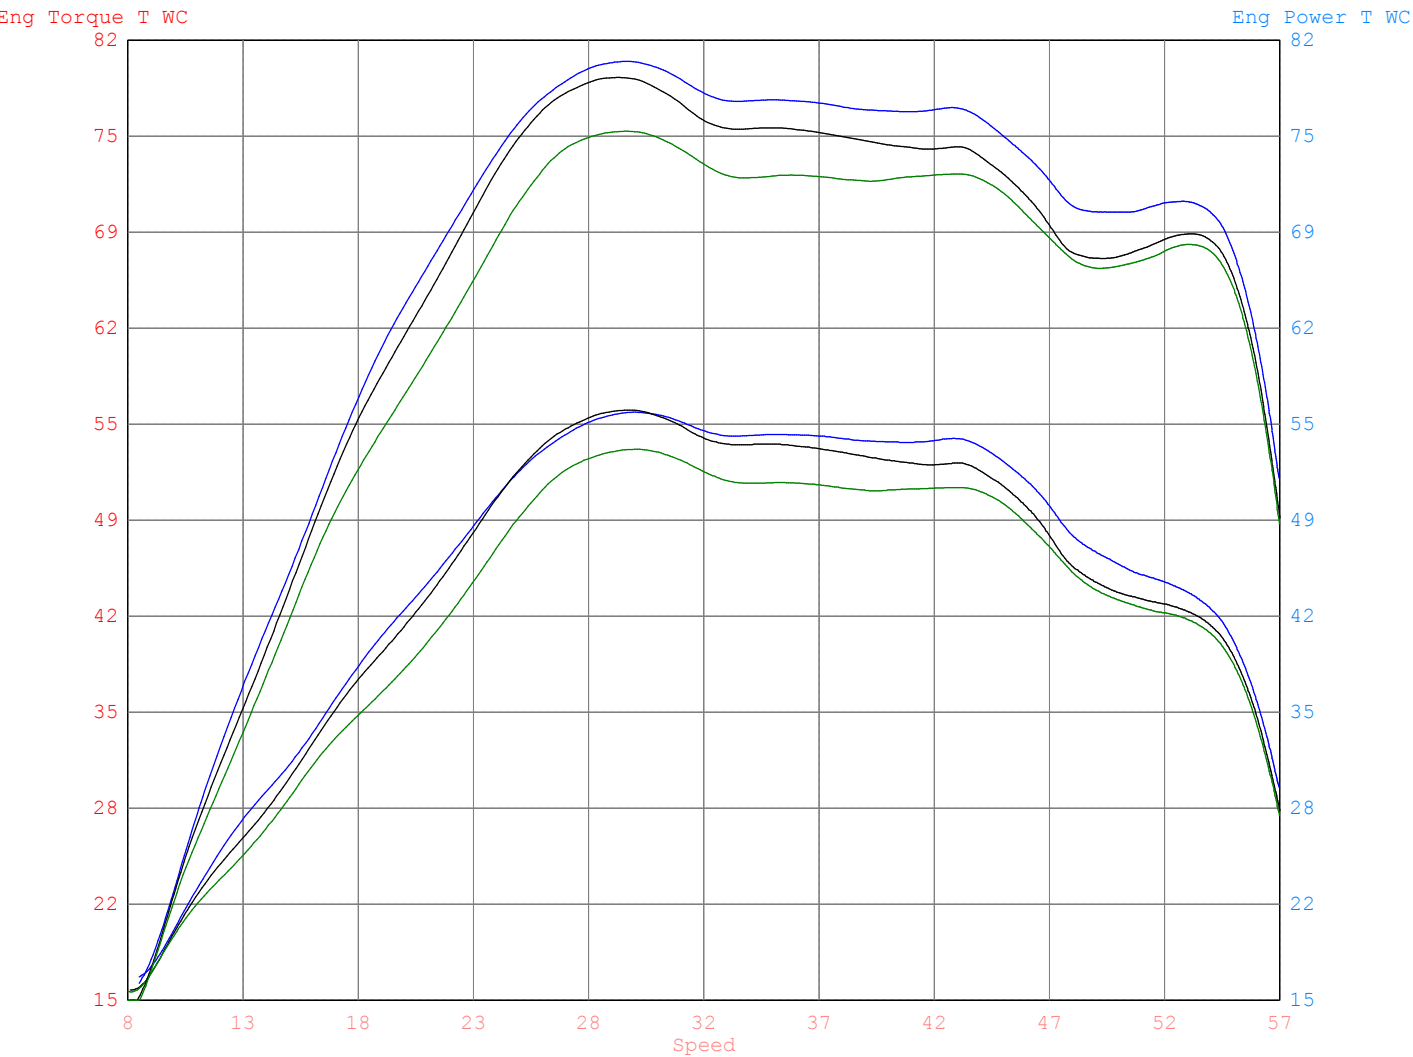

Mustang Dynamometer Test Report

Updates, Documentation & More At
www.MustangDyne.com
Or Call 1-330-963-5400

Phone: / - Fax: /

Date Printed : 2020/05/07 Filter Mode : FIR
Time Printed : 12:09:42 Filter Value : 75

Run#	License	Owner	Acquired	Test Comments
1	KRX1000	KAWASAK	03/19 16:32:38	20KRX1000 STOCK
2	KRX1000	KAWASAK	05/07 12:00:56	20KRX1000 T-QS PCV TUNED
3	KRX1000	KAWASAK	05/01 15:57:11	20KRX1000 T-XL PCV TUNED

	Min			Max			Avg		
Channel / Run	1	2	3	1	2	3	1	2	3
Eng Torque T WC (Ft-Lb)	16	16	17	53	56	56	42	44	45
Eng Power T WC (HP)	14	14	16	76	79	81	62	64	67