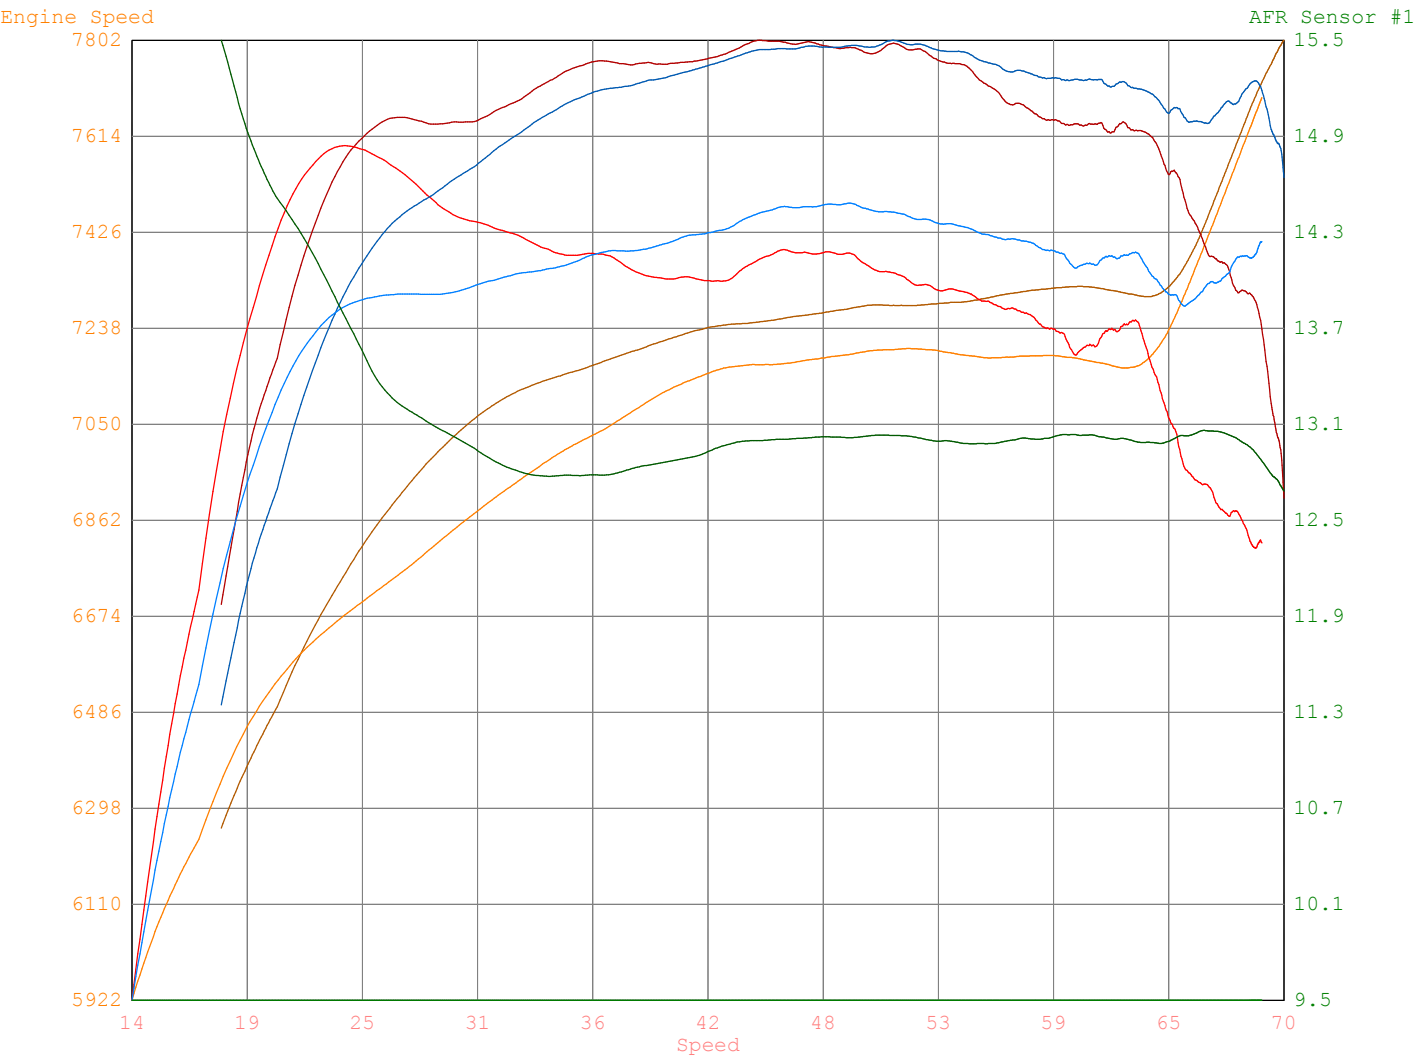

Mustang Dynamometer Test Report

Updates, Documentation & More At
www.MustangDyne.com
Or Call 1-330-963-5400

Phone: / - Fax: /

Date Printed : 2018/01/25 Filter Mode : FIR
Time Printed : 10:11:35 Filter Value : 75

Run#	License	Owner	Acquired	Test Comments
1	MAVTRAIL	AM, CAN	11/21 13:52:20	
2	MAVTRAIL	AM, CAN	11/27 10:09:51	BEST RUN WITH OPT
3				

Channel / Run	Min			Max			Avg		
	1	2	3	1	2	3	1	2	3
Engine Speed (RPM)	5922	6259		7690	7802		7101	7248	
Eng Torque T WC (Ft-Lb)	34	39		44	45		42	44	
Eng Power T WC (HP)	38	46		59	63		56	61	
AFR Sensor #1 (Ratio)	9.5	12.6		9.5	15.5		9.5	13.1	

Run#	License	Owner	Acquired	Test Comments
1	MAVTRAIL	AM, CAN	11/21 13:52:20	
2	MAVTRAIL	AM, CAN	01/16 14:11:51	best rtune pvcx
3				

Channel / Run	Min			Max			Avg		
	1	2	3	1	2	3	1	2	3
Engine Speed (RPM)	5922	5836		7690	7725		7101	7173	
Eng Torque T WC (Ft-Lb)	34	30		44	44		42	43	
Eng Power T WC (HP)	38	34		59	61		56	59	
AFR Sensor #1 (Ratio)	9.5	12.5		9.5	13.4		9.5	12.7	