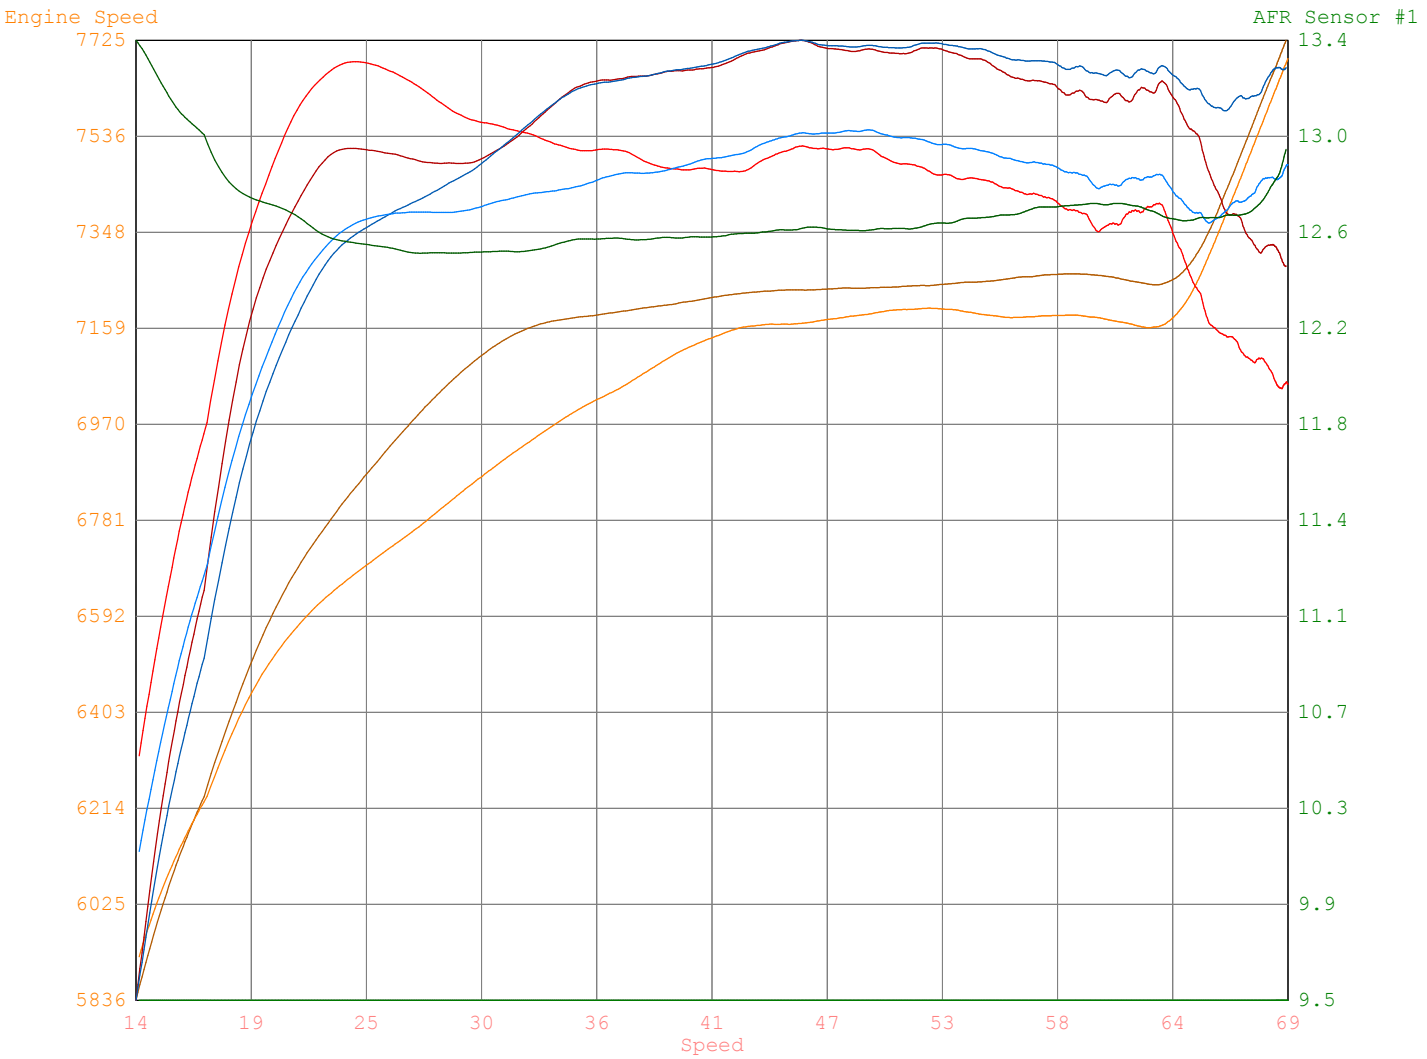

Run#	License	Owner	Acquired	Test Comments
1	MAVTRAIL	AM, CAN	11/21 13:52:20	
2	MAVTRAIL	AM, CAN	11/27 10:09:51	BEST RUN WITH OPT
3				

Channel / Run	Min			Max			Avg		
	1	2	3	1	2	3	1	2	3
Engine Speed (RPM)	5922	6259		7690	7802		7101	7248	
Eng Torque T WC (Ft-Lb)	34	39		44	45		42	44	
Eng Power T WC (HP)	38	46		59	63		56	61	
AFR Sensor #1 (Ratio)	9.5	12.6		9.5	15.5		9.5	13.1	

Mustang Dynamometer Test Report

Updates, Documentation & More At
www.MustangDyne.com
Or Call 1-330-963-5400

Phone: / - Fax: /

Date Printed : 2018/01/25 Filter Mode : FIR
Time Printed : 10:12:42 Filter Value : 75

Run#	License	Owner	Acquired	Test Comments
1	MAVTRAIL	AM, CAN	11/21 13:52:20	
2	MAVTRAIL	AM, CAN	01/16 14:11:51	best rtune pvcx
3				

Channel / Run	Min			Max			Avg		
	1	2	3	1	2	3	1	2	3
Engine Speed (RPM)	5922	5836		7690	7725		7101	7173	
Eng Torque T WC (Ft-Lb)	34	30		44	44		42	43	
Eng Power T WC (HP)	38	34		59	61		56	59	
AFR Sensor #1 (Ratio)	9.5	12.5		9.5	13.4		9.5	12.7	