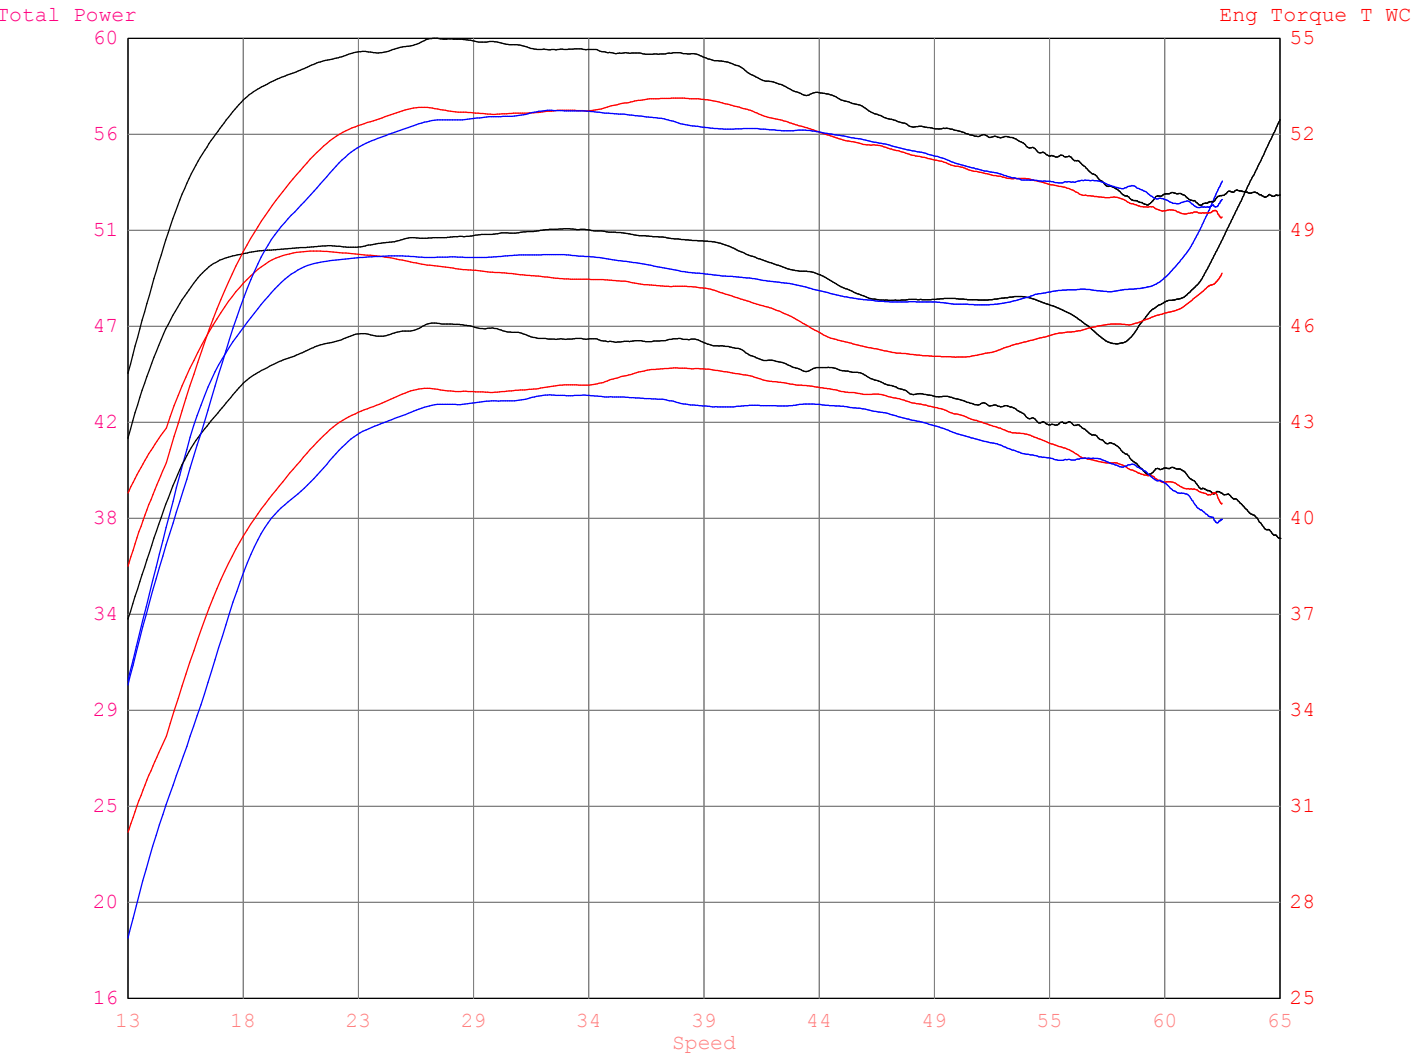

Mustang Dynamometer Test Report

Updates, Documentation & More At
www.MustangDyne.com
Or Call 1-330-963-5400

Phone: / - Fax: /

Date Printed : 2018/11/26 Filter Mode : FIR
Time Printed : 14:56:46 Filter Value : 75

Run#	License	Owner	Acquired	Test Comments
1	RANGER1K	RANGER,	10/11 14:51:57	ranger xp 1k stock run
2	RANGER1K	RANGER,	10/15 09:15:52	ranger xplk slip on no tune
3	RANGER1K	RANGER,	11/26 13:06:37	ranger xplk slip on with pv

Channel / Run	Min			Max			Avg		
	1	2	3	1	2	3	1	2	3
Engine Speed (RPM)	5305	5656	5746	6233	6105	6347	6041	5986	6070
Eng Torque T WC (Ft-Lb)	27	30	37	44	45	46	42	42	43
Eng Power T WC (HP)	28	33	40	51	51	54	48	48	50